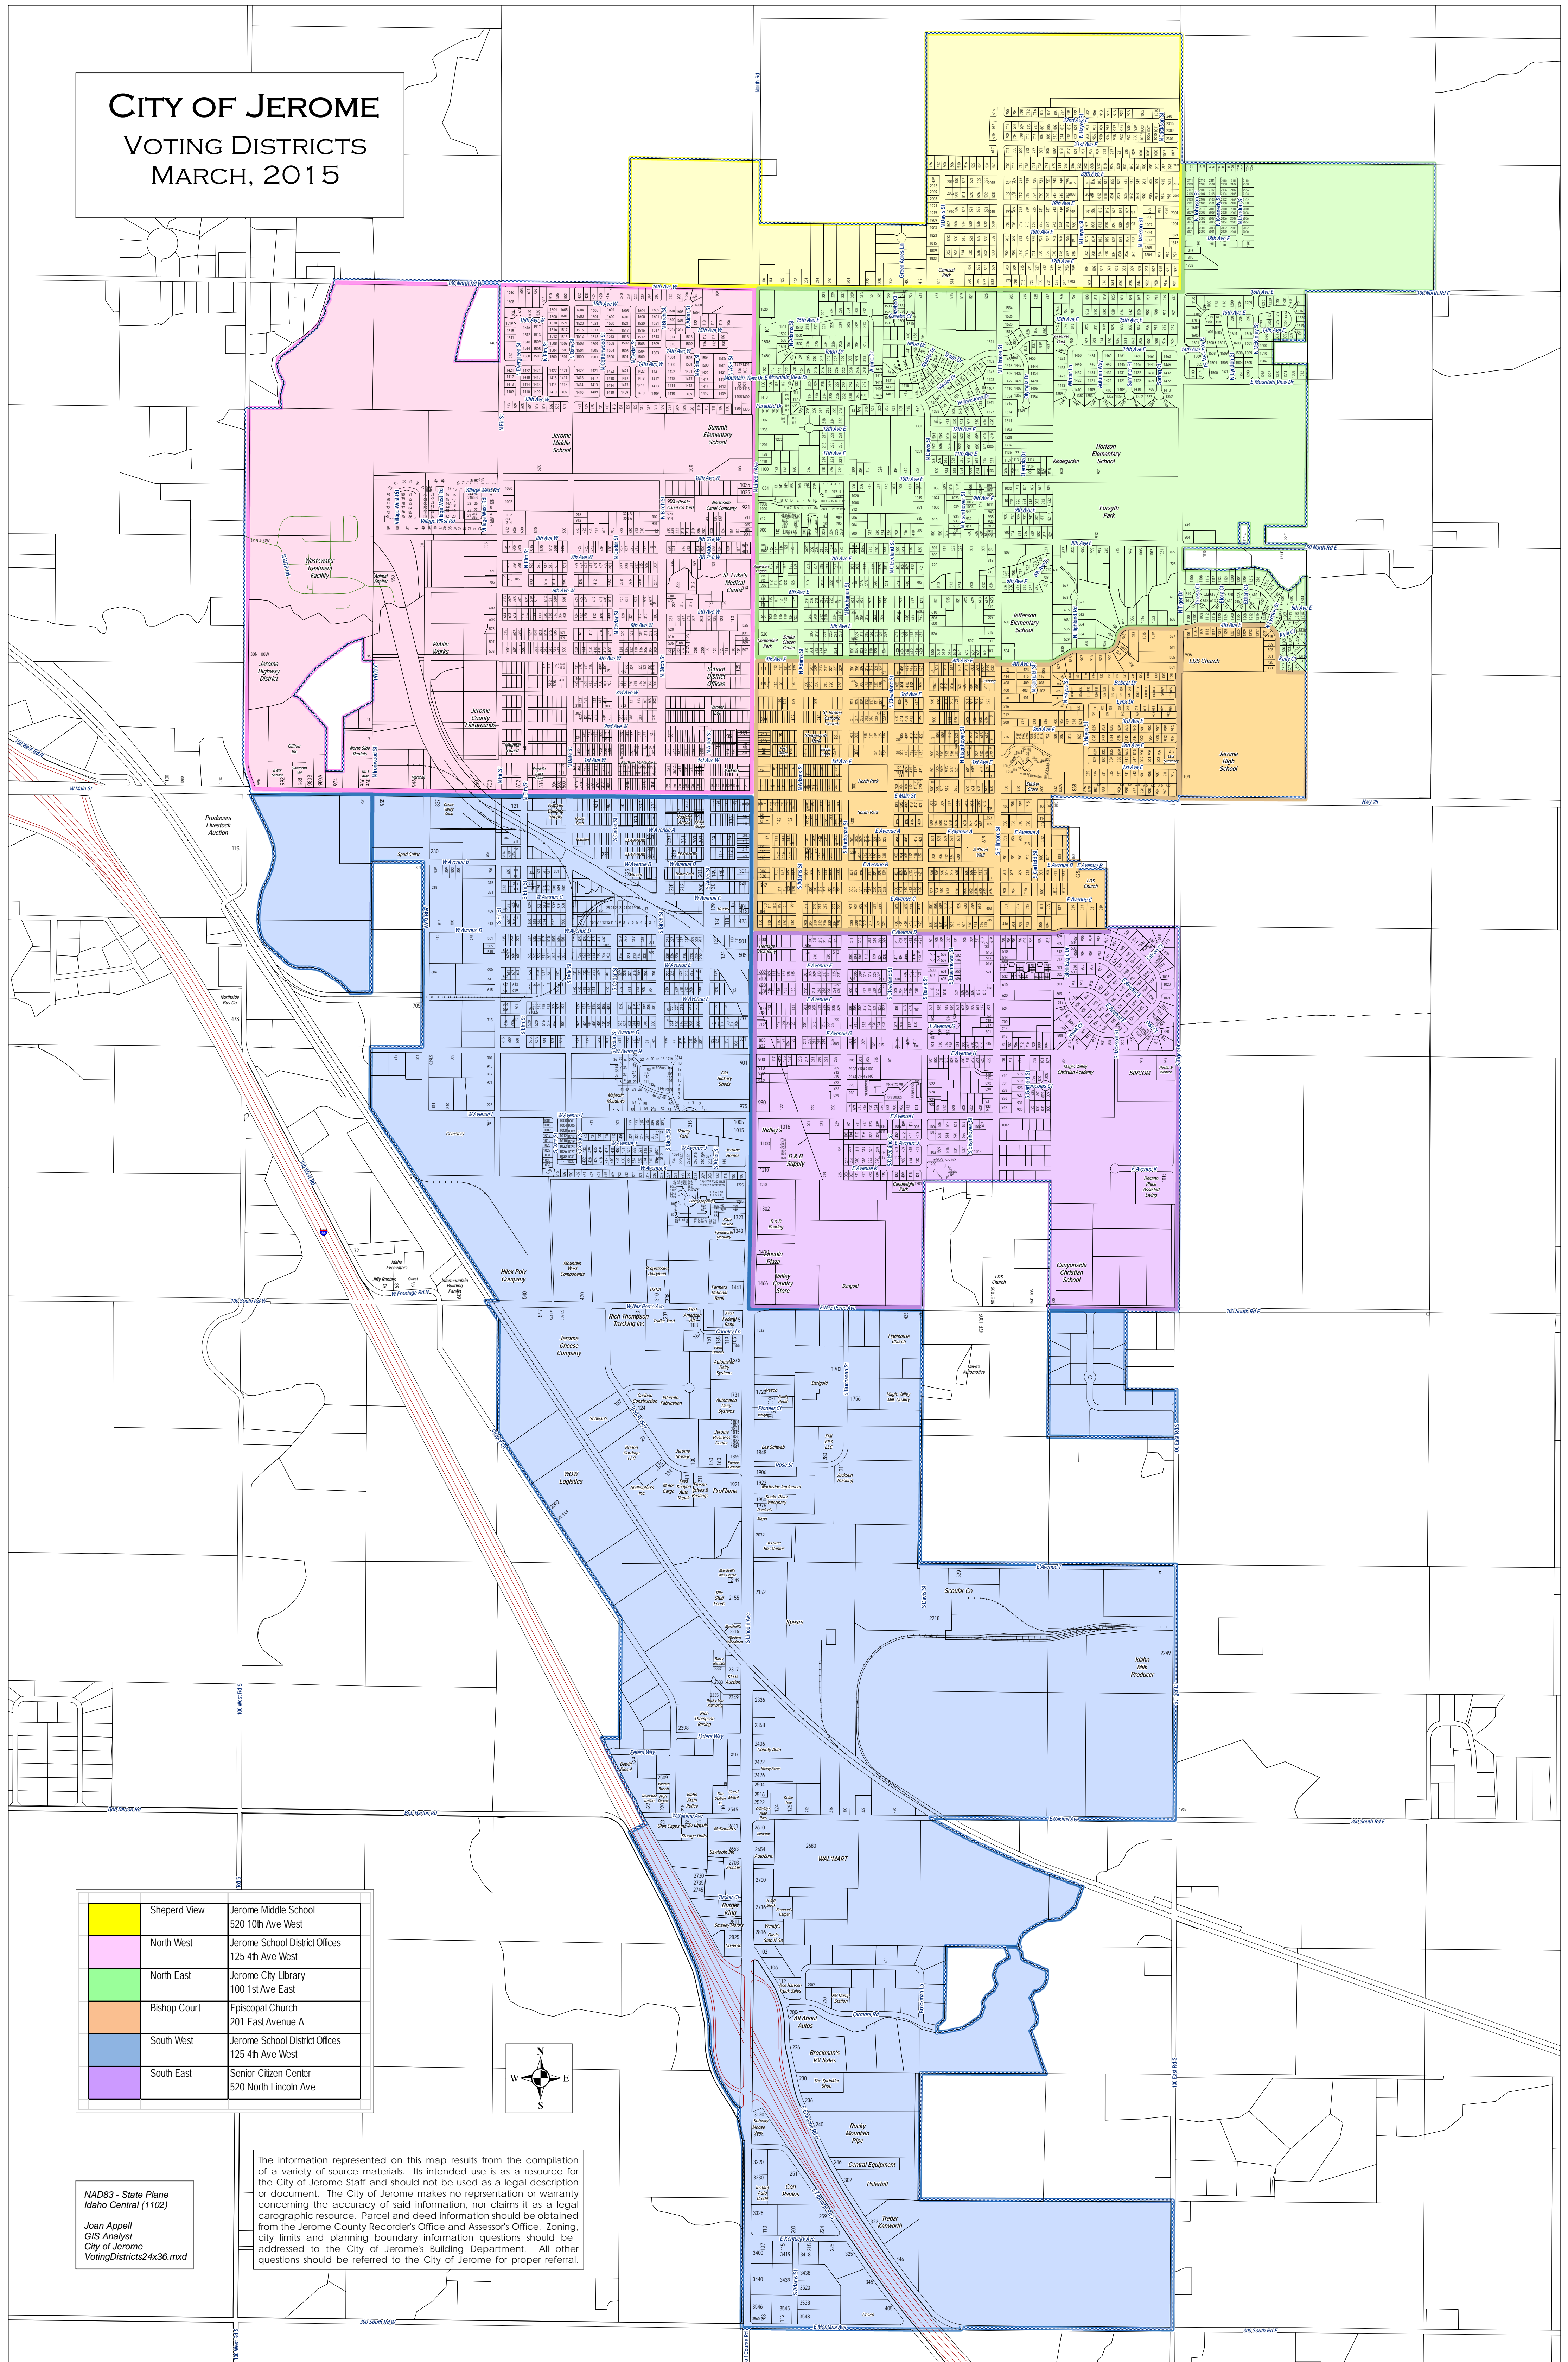

CITY OF JEROME

VOTING DISTRICTS

MARCH, 2015

Sheperd View	Jerome Middle School 520 10th Ave West
North West	Jerome School District Offices 125 4th Ave West
North East	Jerome City Library 100 1st Ave East
Bishop Court	Episcopal Church 201 East Avenue A
South West	Jerome School District Offices 125 4th Ave West
South East	Senior Citizen Center 520 North Lincoln Ave

NAD83 - State Plane
Idaho Central (1102)
Joan Appell
GIS Analyst
City of Jerome
VotingDistricts24x36.mxd