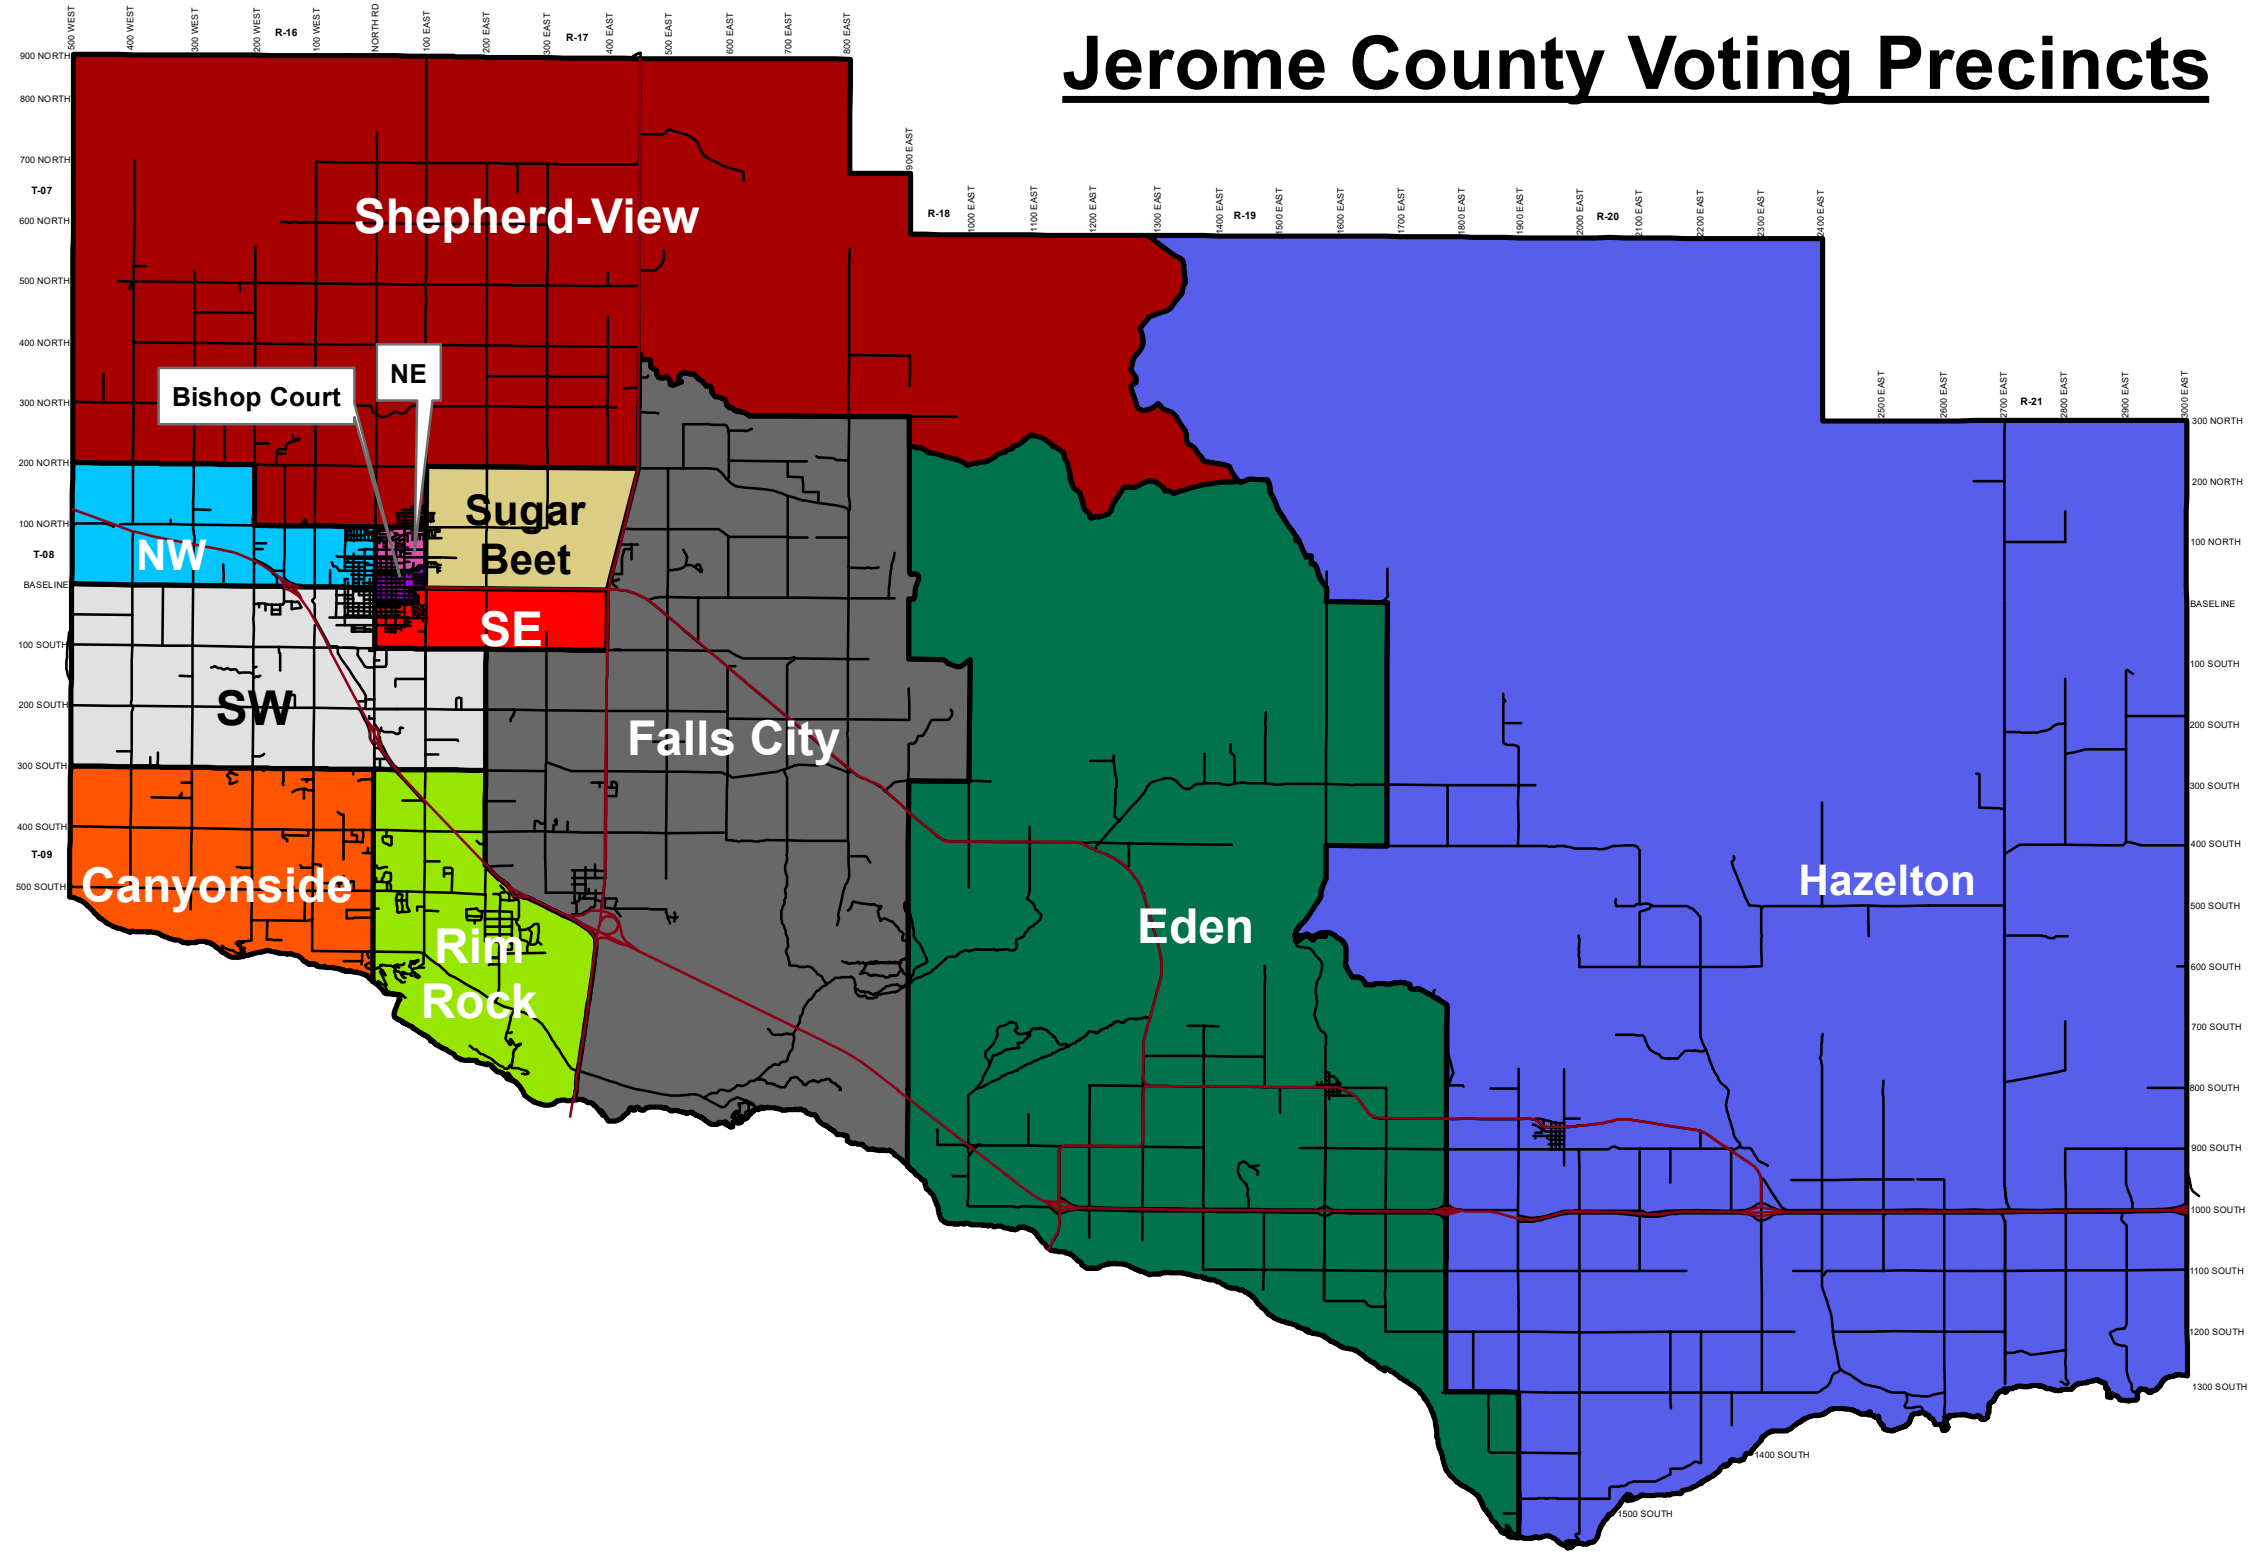

Jerome County Voting Precincts

Jerome County
State of Idaho

Legend

- Voting**
- Bishop- Court
 - Canyonside
 - Eden
 - Fall City
 - Hazelton
 - Northeast
 - Northwest
 - RimRock
 - Sugar Beet
 - SouthEast
 - Shepherd-View
 - Southwest

This map is a graphic depiction only.
Exact boundaries are defined in the
legal descriptions located at the
Jerome County Clerk's Office
Jerome, Idaho

Created by Mark Reyes
Jerome County GIS Department
Print Date: September 2023